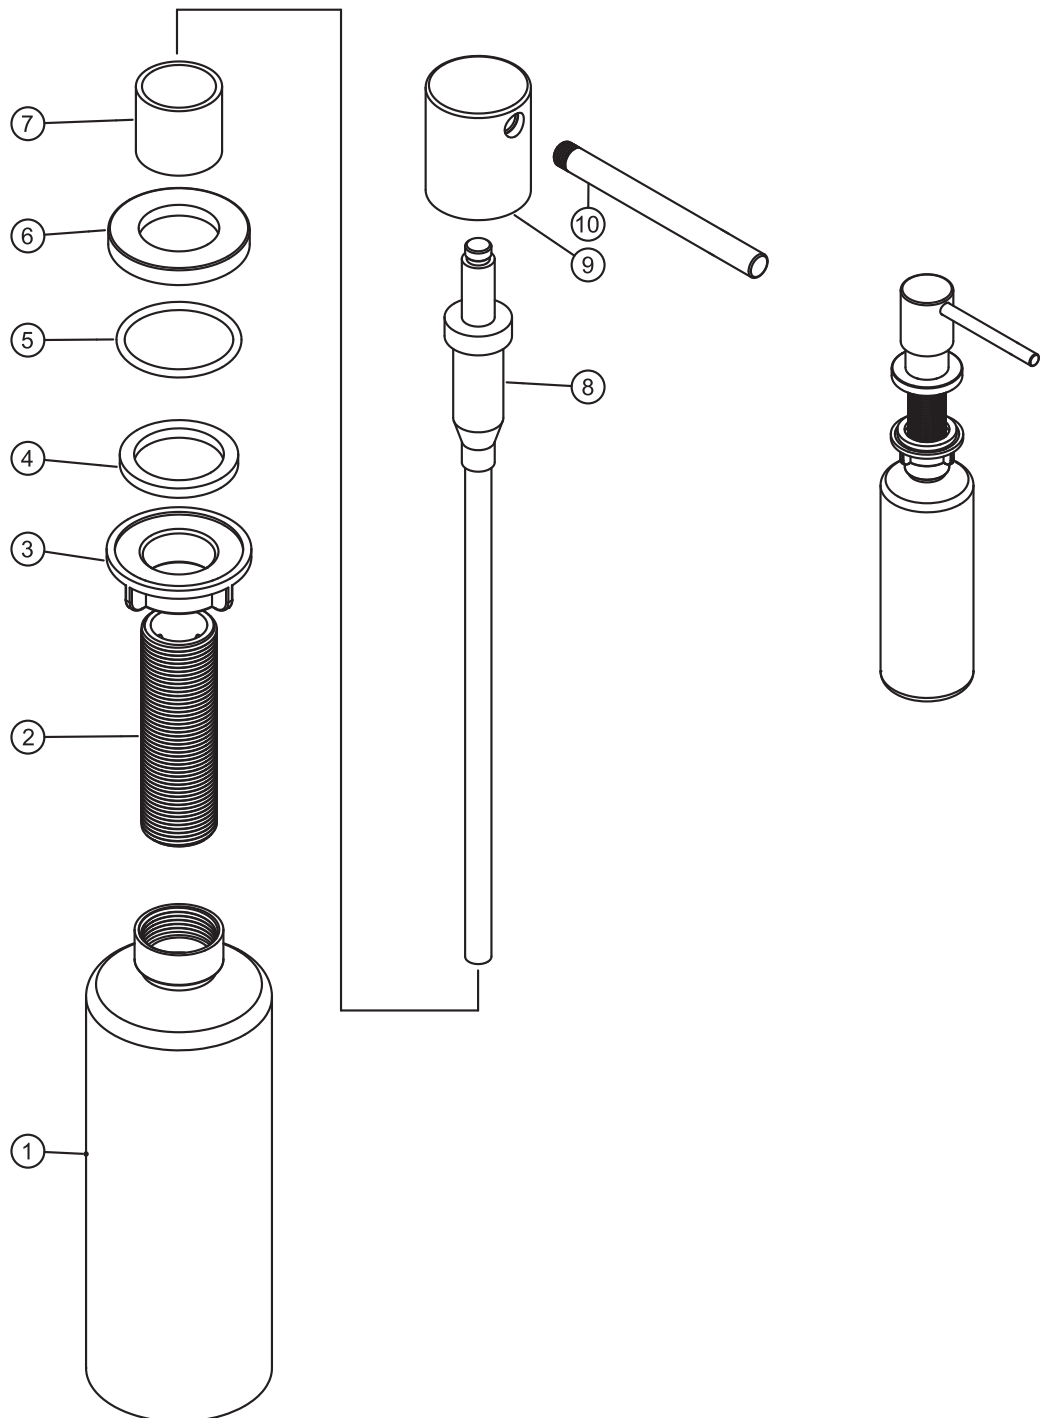

- 1 Bottle
- 2 Thread
- 3 Nut
- 4 Washer
- 5 O ring
- 6 Base
- 7 Housing
- 8 Pump body
- 9 Soap dispenser head
- 10 Soap dispenser spout

Steel Clean Dispenser Amber

Art no: 35002 **RSK:** 8507802

SCANDTAP®
BATHROOM CONCEPTS